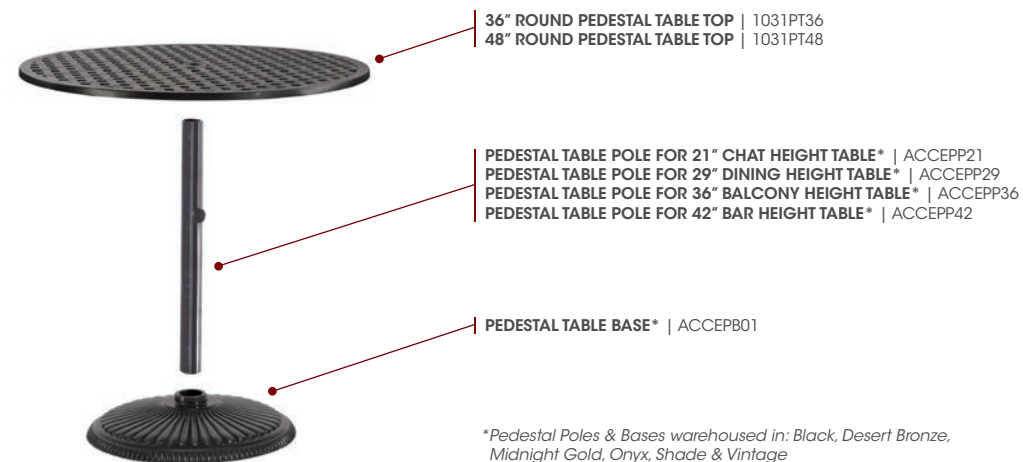

COORDINATE TOPS

WAREHOUSED IN Black Vintage

*Pedestal Poles & Bases warehoused in: Black, Desert Bronze, Midnight Gold, Onyx, Shade & Vintage