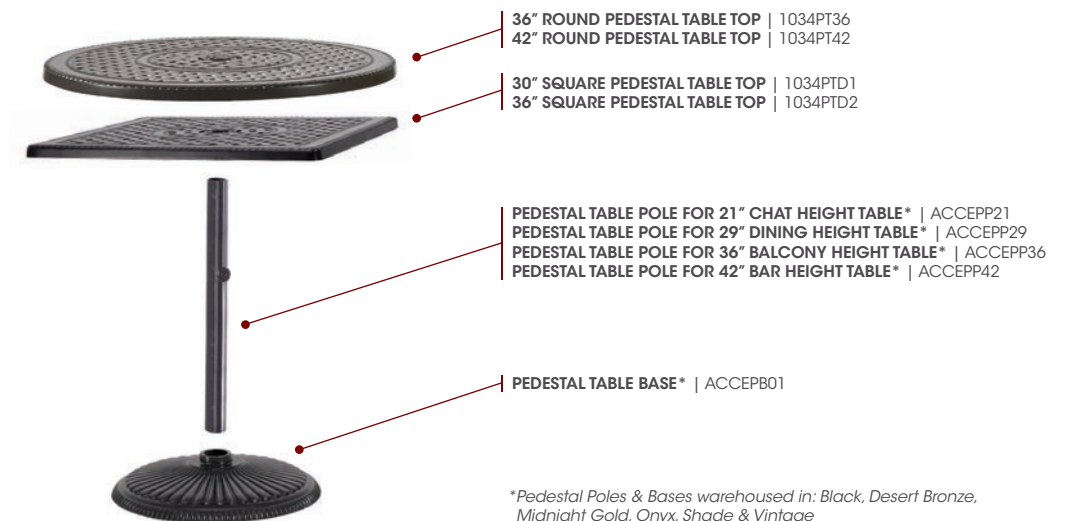

GRAND TERRACE TOPS

WAREHOUSED IN Desert Bronze Midnight Gold Shade Vintage

*Pedestal Poles & Bases warehoused in: Black, Desert Bronze, Midnight Gold, Onyx, Shade & Vintage