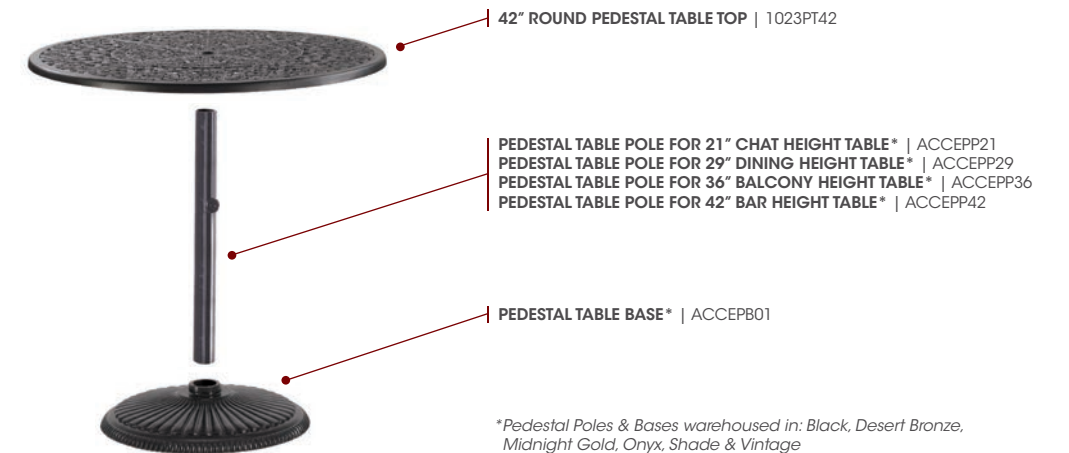

FLORENCE TOPS

WAREHOUSED IN Desert Bronze Midnight Gold

*Pedestal Poles & Bases warehoused in: Black, Desert Bronze, Midnight Gold, Onyx, Shade & Vintage