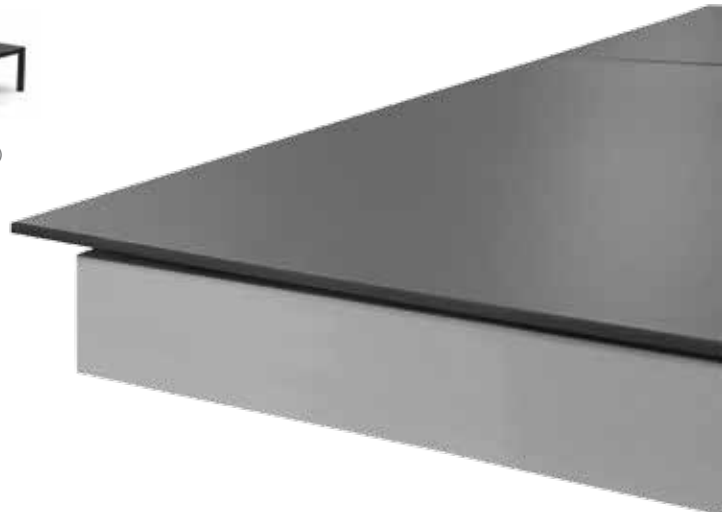

CAFÉ TABLES *Model #'s include both top and base. Features a 3" edge profile.*

44" CAFÉ 134444F (no Hole) H: 30"	44" x 66" CAFÉ 134466F (no Hole) H: 30"	44" x 88" CAFÉ 134488F (no Hole) H: 30"	44" x 110" CAFÉ 1344110F (no Hole) H: 30"