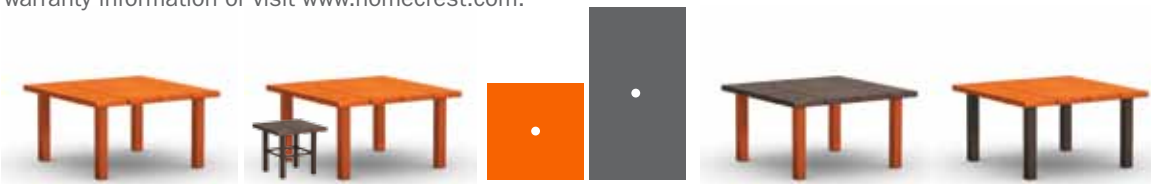

2. Select a table height (ex. Dining)

3. Choose a table top size and shape (ex. 48" Square)

4. Pick a table base color (ex. Hickory)

5. Select a table top color (ex. Sequoia)

3 LET'S BUILD A TABLE

The paint finish features a five-year residential limited warranty and solid surface tops for three years. See page 154 for more warranty information or visit www.homecrest.com.

1. Pick a table collection (ex. Timber)