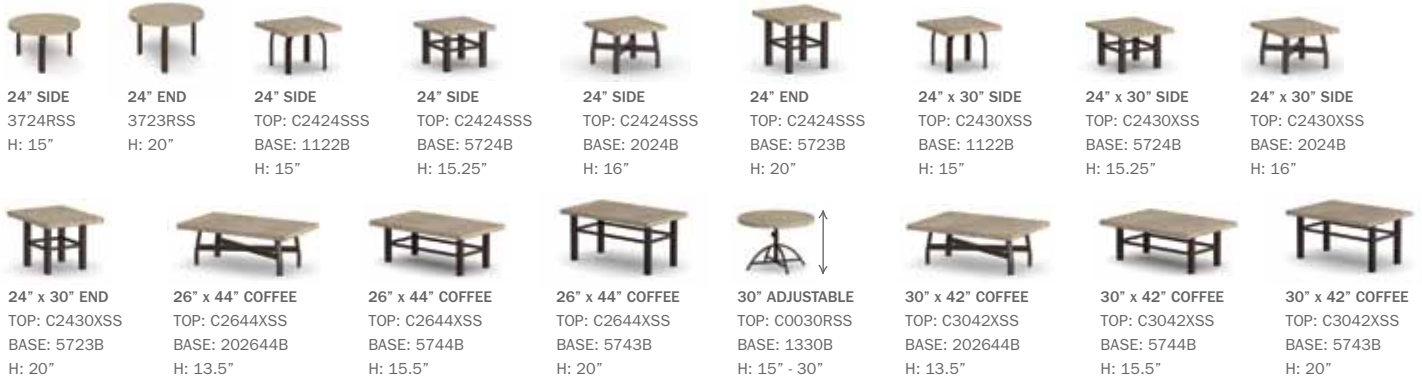

## DINING TABLES

If top and base model #'s are present, use both numbers when ordering. If only one model # is present, it's a complete unit. Features a 1.5" natural edge profile.