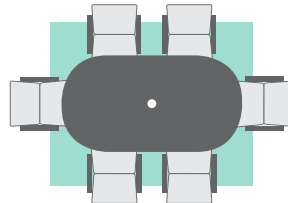

**6-PIECE DINING SET:**  
Seats five. Five dining chairs and a 54" dining table.  
Ideal rug size: 9 ft  
Ideal umbrella size: 9 ft

**7-PIECE DINING SET:**  
Seats six. Six dining chairs and a 42" x 82" dining table.  
Ideal rug size: 8 ft x 10 ft  
Ideal umbrella size: 11 ft