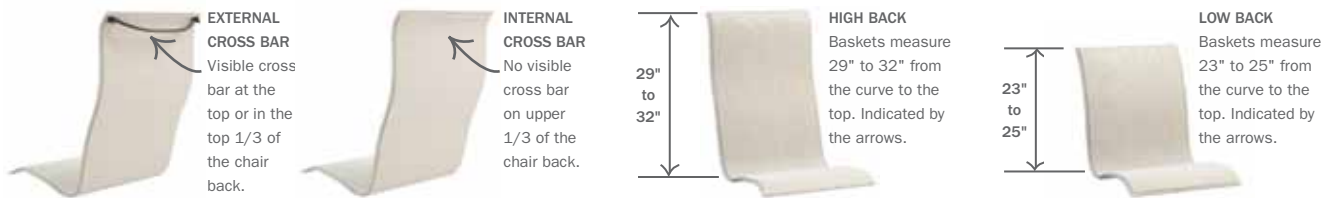

How to Determine Your Sling or Padded Sling Basket

The majority of replacement baskets are low back and high back sling chairs that Homecrest has produced over the years. These chairs utilize four different replacement slings. Here is a quick way to identify replacements needed for these four types of chairs.

- Determine if your chair has an external or internal cross bar and if your chair is a high back sling or a low back sling.

- Select your sling style. Note: A sling replacement tool is included with each order.