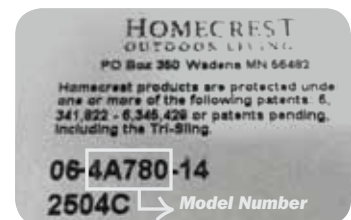

Products manufactured after 1998 have a **manufacturing decal**, which is located on the product's metal frame. On the manufacturing decal, there is a set of digits. The first two digits indicate the week of the year the product was produced, the next set of digits represent the product's model number and the last two digits are the year the product was produced. With the model number identified, use the Model Identification Guide to direct you to the replacement number needed.