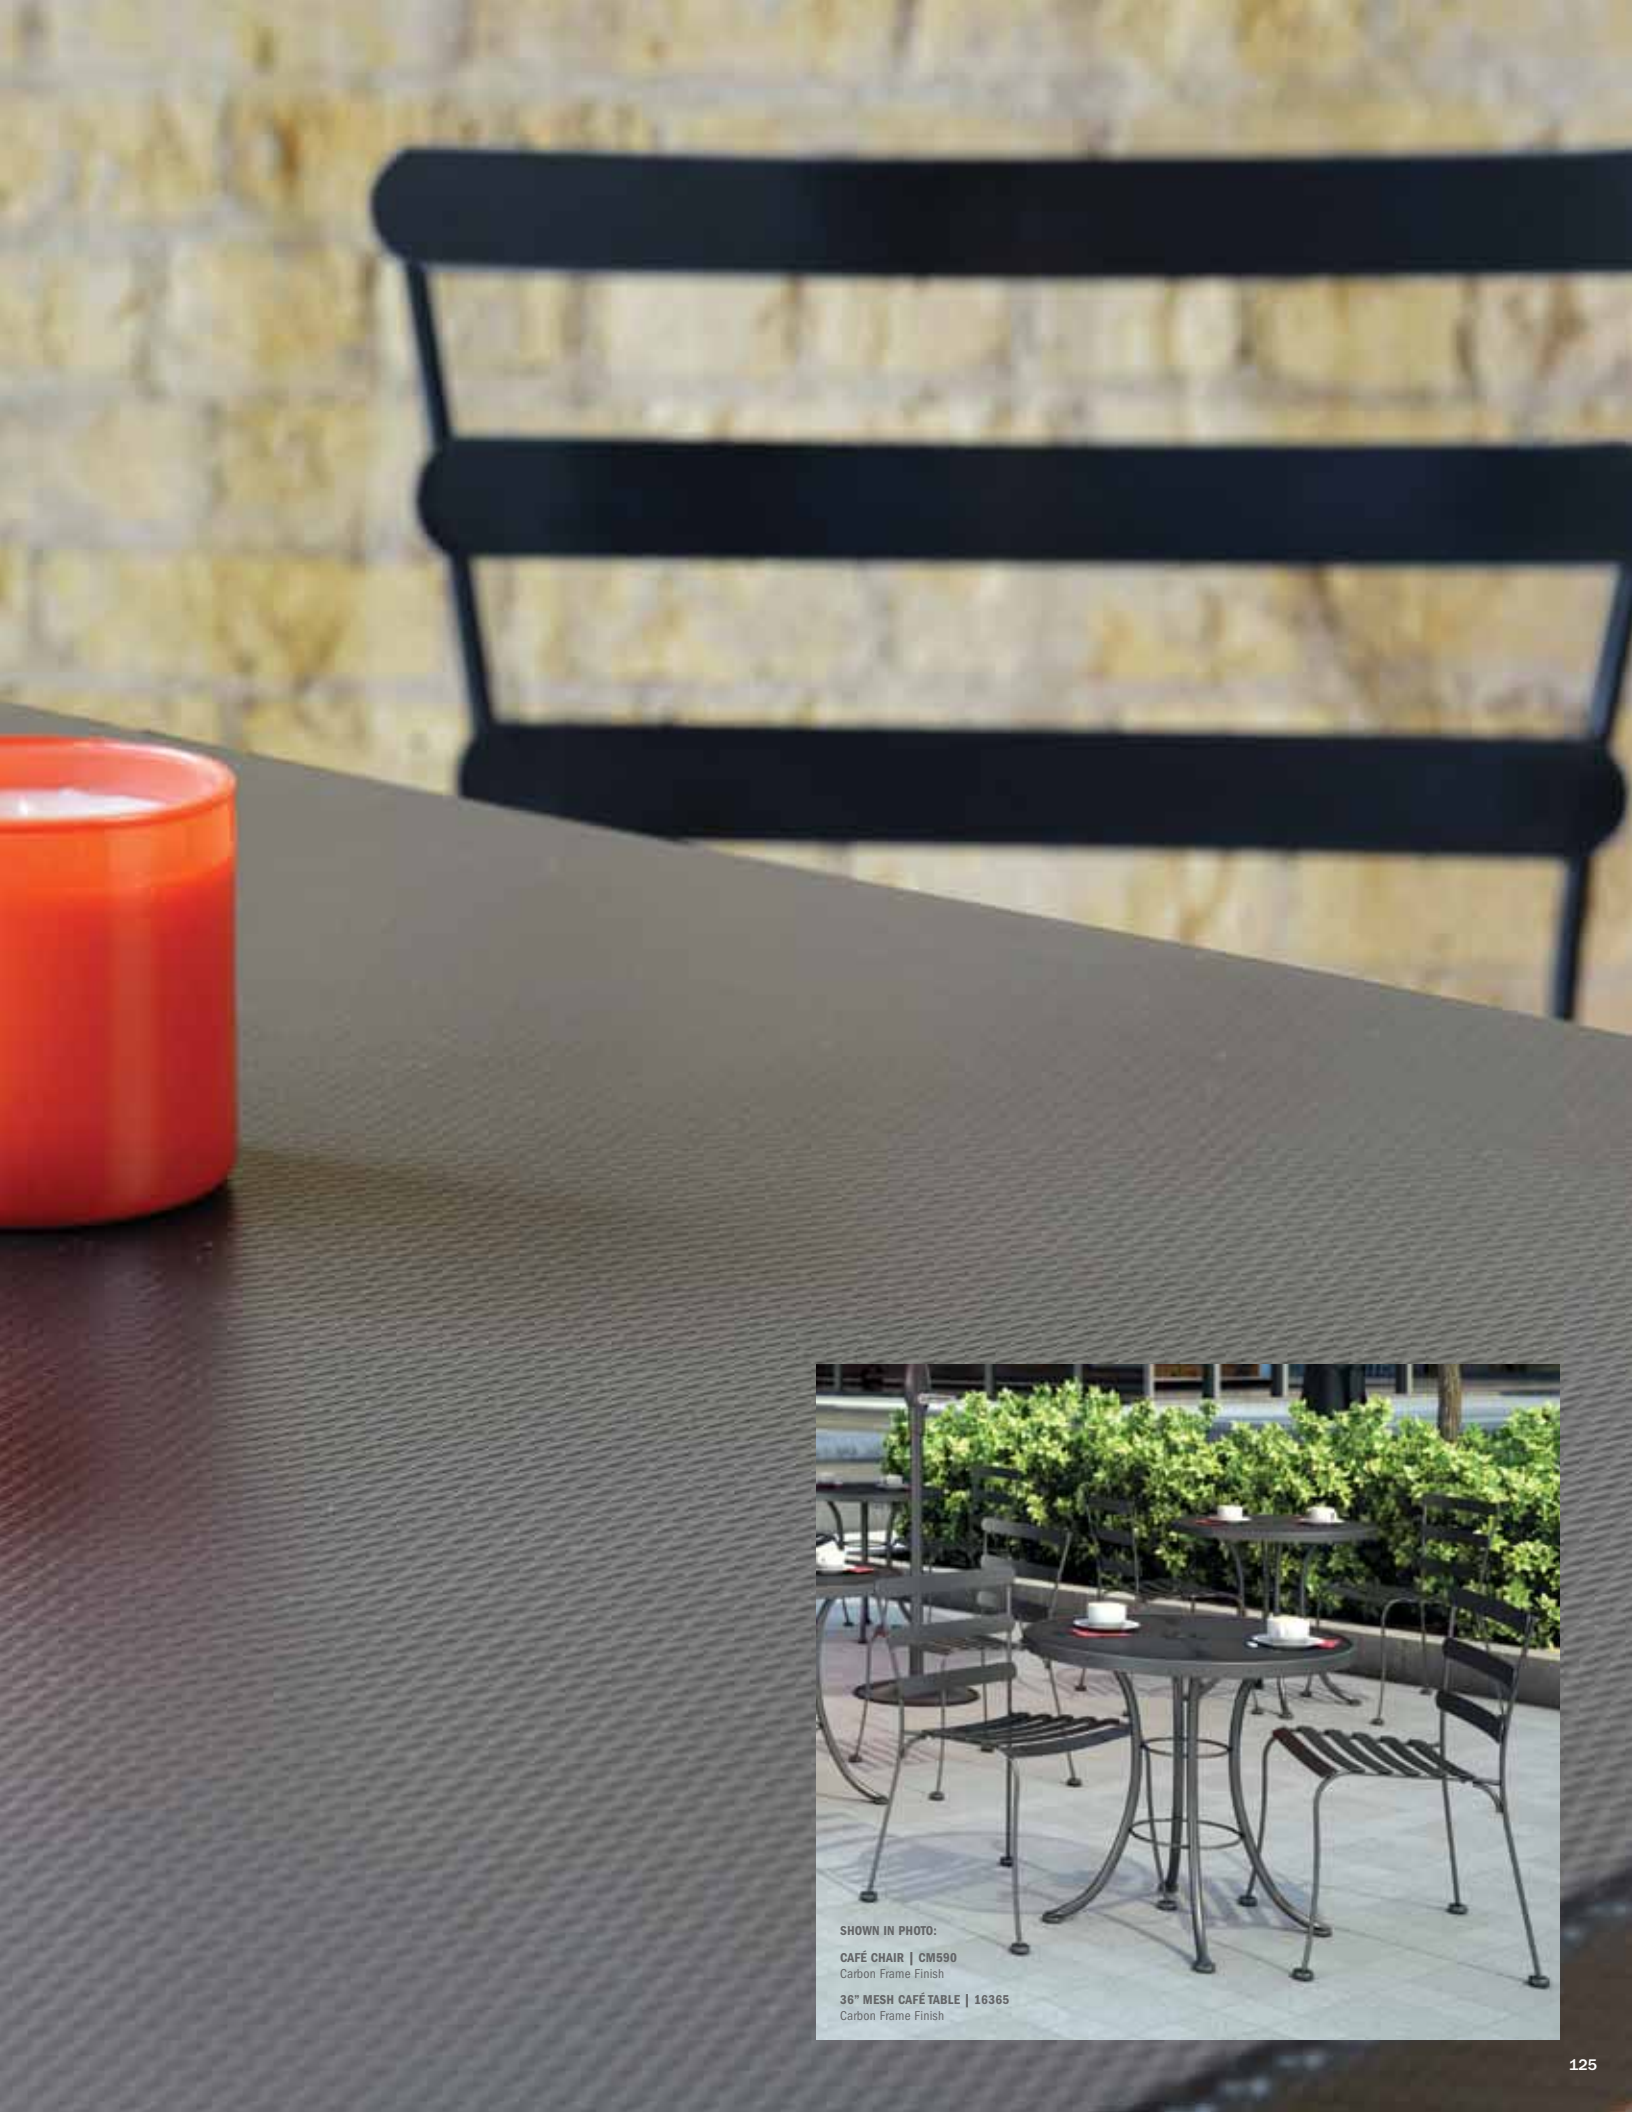

SHOWN IN PHOTO:

CAFÉ CHAIR | CM590

Carbon Frame Finish

36" MESH CAFÉ TABLE | 16365

Carbon Frame Finish