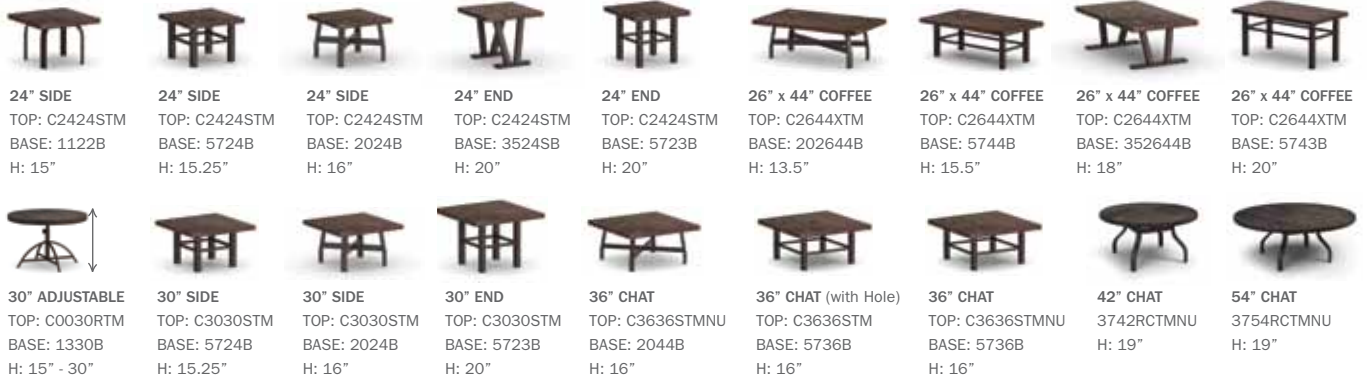

OCCASIONAL TABLES

If top and base model #'s are present, use both numbers when ordering. If only one model # is present, it's a complete unit. Features a 1.75" straight edge profile.