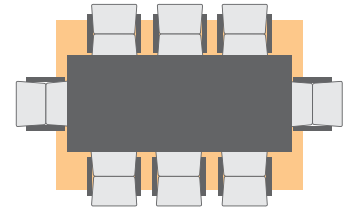

9-PIECE DINING SET:
Seats eight. Eight dining chairs and a 44" x 110" dining table. *Ideal rug size: 10 ft x 14 ft*