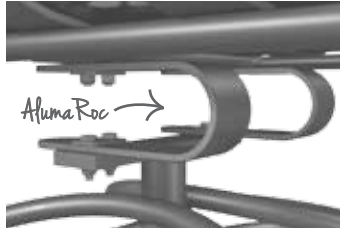

ALUMAROC™

The AlumaRoc features precision-bent aluminum springs that are connected to an aluminum plate and post, which provides a smooth swivel and rock motion. The slots in the top of the spring allow for the adjustment to move forward for a firmer rock and backwards for a softer rock. The AlumaRoc has been tested to exceed one million rock cycles and is made completely of aluminum.

Featured on all club chairs, chat chairs (excluding Air) and the Kashton collection.