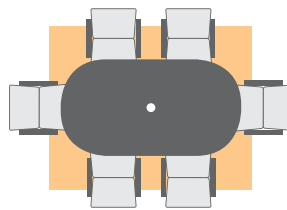

7-PIECE DINING SET:
Seats six. Six dining chairs and a 42" x 82" dining table. *Ideal rug size: 8 ft x 10 ft*
Ideal umbrella size: 11 ft